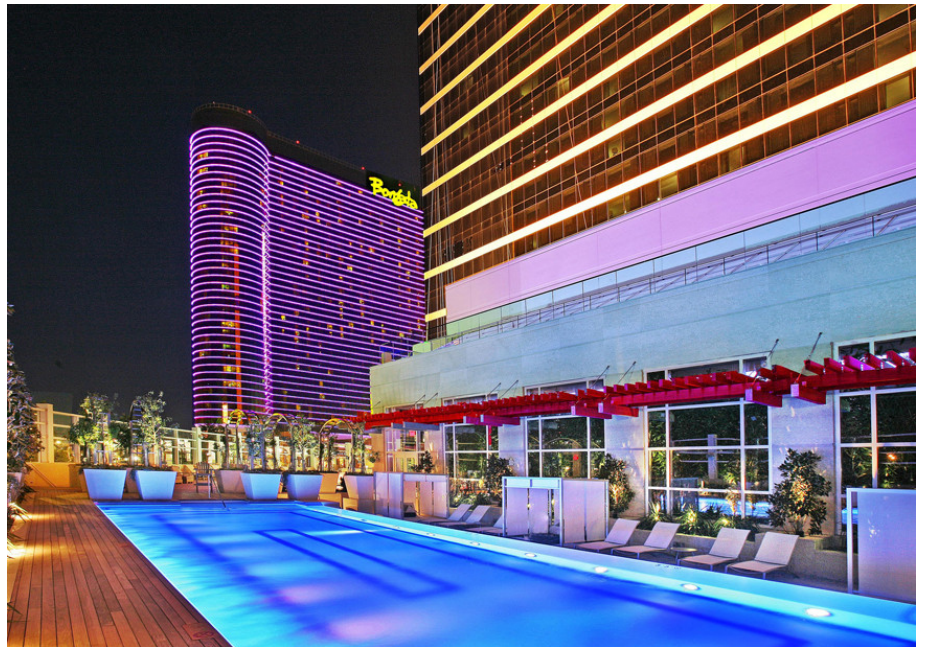

WATER CLUB AT BORGATA

PHILADELPHIA OFFICE

1216 Arch Street Suite 800
Philadelphia, PA 19107.2833

P: 215-563-3900
F: 215-563-3036

CLIENT

Boyd Gaming/MGM Mirage

COMPLETION

2008

SIZE

840,000 sf

COST

$325 Million

ROLE

BLT/CLA Joint Venture Architects with Laurence Lee Associates as Interior Designer

DESCRIPTION

The second phase of Borgata's expansion features a new 43-story glass hotel tower. The new facility features 760 guest rooms, 20 one-bedroom suites, and 15 two bedroom suites. Four distinct corner suites equipped with a media-rich mini-theater, and three residences modeled as chic "New York-style" lofts were also included. Amenities also include a two-story spa in the sky with 15 treatment rooms and a spacious 25-yard lap pool and fitness center, meeting space, and six retail shops.